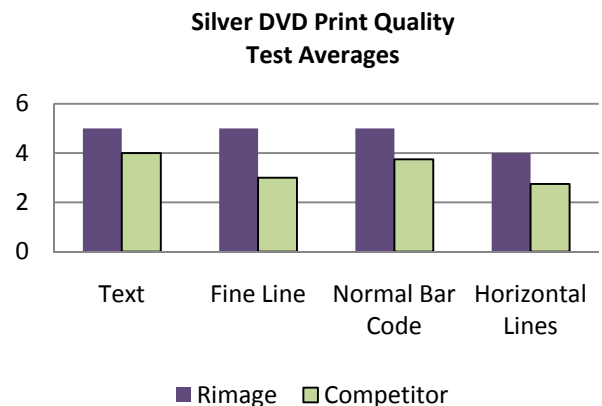

✓ **Print quality**

In each test, two discs were printed to evaluate six print quality criteria. On the first disc text, fine lines, one normal bar code, one rotated bar code and solid fill marks were printed. On the second disc, a series of horizontal lines were printed. These six areas were scored on a scale of 0 to 5 points, where the highest value denoted superior print quality, and the lowest value signified poor print quality; a total of 30 points were possible for each two-disc test. Poor print quality was determined by small holes, dents, missing lines and other imperfections in the print area. Each two-disc test combination was repeated four times to achieve statistical significance.

Print Quality

In the overall test results of the two ribbon brands, the Rimage ribbon demonstrated a higher visual score in terms of print performance and quality. Rimage's ribbon topped the charts with a higher overall print performance rate, as well as best in class print quality scores.

Performance

- ✓ 93% overall performance rate for Rimage ribbon
- ✓ 79% overall performance rate for competitor's ribbon

High Durability

- ✓ Both Rimage and the competitor brand ribbons rated 94% in scratch and smudge durability testing

Best in Class Quality

- ✓ Text is more focused and easier to read
- ✓ Bar codes are clearer and more defined
- ✓ Fine lines are sharp and distinguished
- ✓ Horizontal lines maintained superior print quality