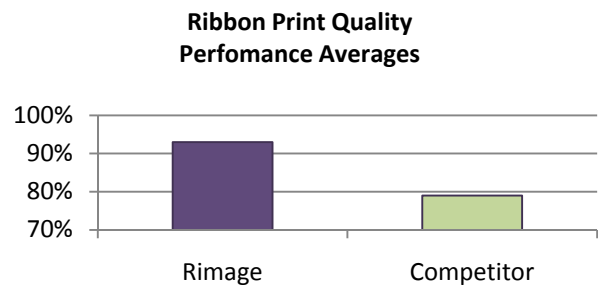

Rimage White Paper: The Benefits of Rimage PrismPlus! Ribbons

✓ **Durability**

Each disc print was tested in 30 scratch cycles and 50 smudge test cycles. ANSI (American National Standards Institute) grades were recorded before and after the durability tests and the differences were given a value—the smaller the difference, the higher the score. A score of 5 denoted no change in ANSI grade after the test, and a score of 0 denoted unreadable bar codes. The tests were performed three times to ensure accuracy.

THE RESULTS

As a result of the competitive assessment test, the Rimage PrismPlus! ribbon was found to have superior qualities in the following areas:

- ✓ **Print quality:** Text, fine-lines and bar codes print at the industry's highest levels
- ✓ **Value:** Genuine Rimage PrismPlus! ribbons produce 22% more prints than the generic alternative
- ✓ **Run times:** No down time wasted changing torn generic ribbons

Print Quality

In the overall test results of the two ribbon brands, the Rimage ribbon demonstrated a higher visual score in terms of print performance and quality. Rimage's ribbon topped the charts with a higher overall print performance rate, as well as best in class print quality scores.

Performance

- ✓ 93% overall performance rate for Rimage ribbon
- ✓ 79% overall performance rate for competitor's ribbon